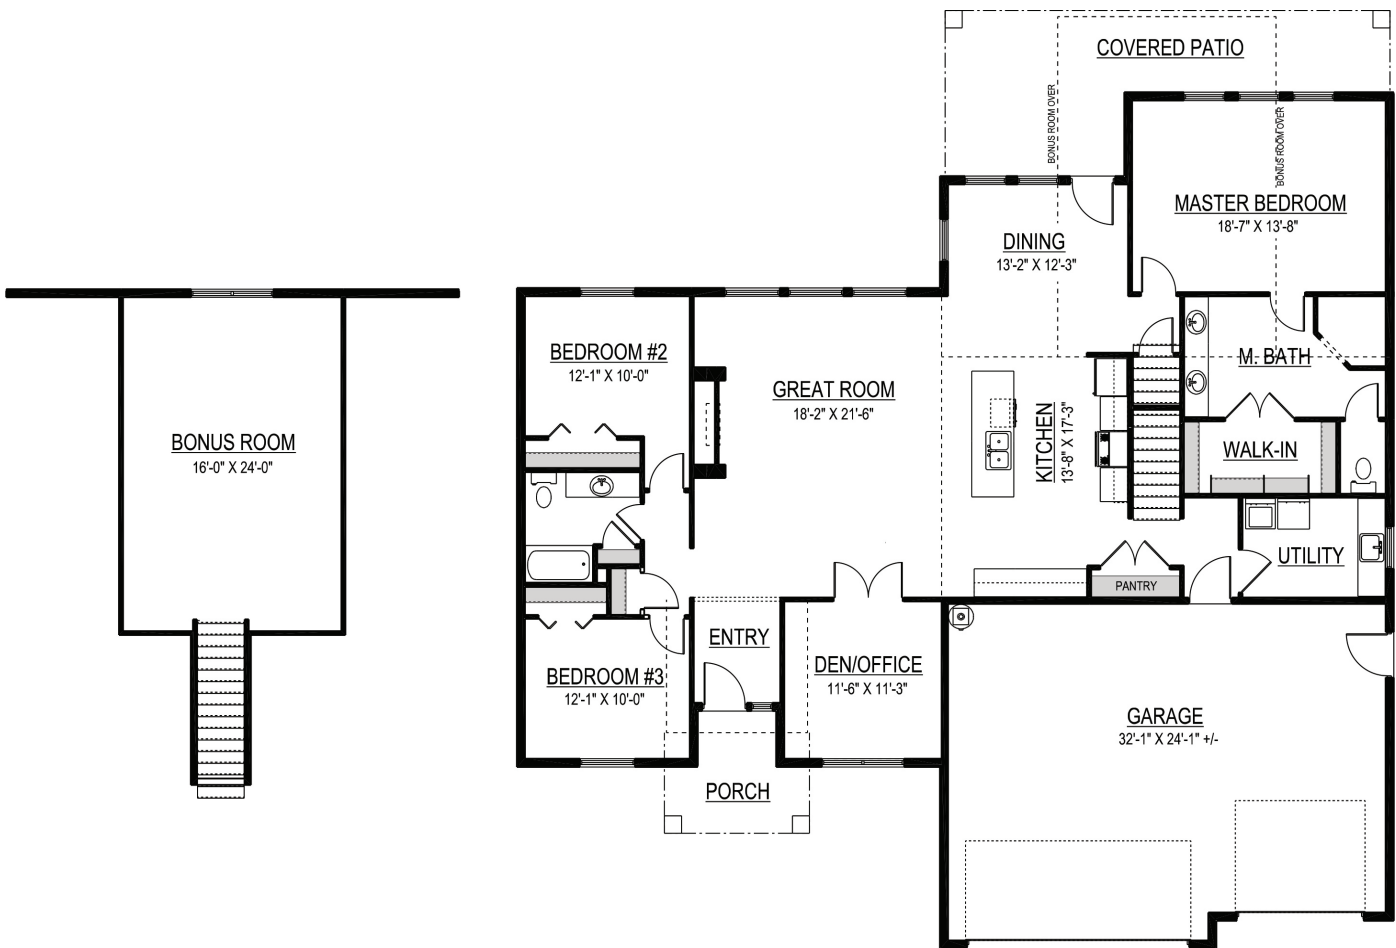

# THE VINEYARD

**\*Similar to Photo**

**TOTAL AREA:** 2,568 sq ft  
**BEDROOMS:** 3  
**BATHROOMS:** 2  
**GARAGE STALLS:** 3  
**WIDTH:** 64'  
**DEPTH:** 67'

Visit us anytime at [Sandhollowhomes.com](http://Sandhollowhomes.com) for a complete list of all of our floor plans and base prices.