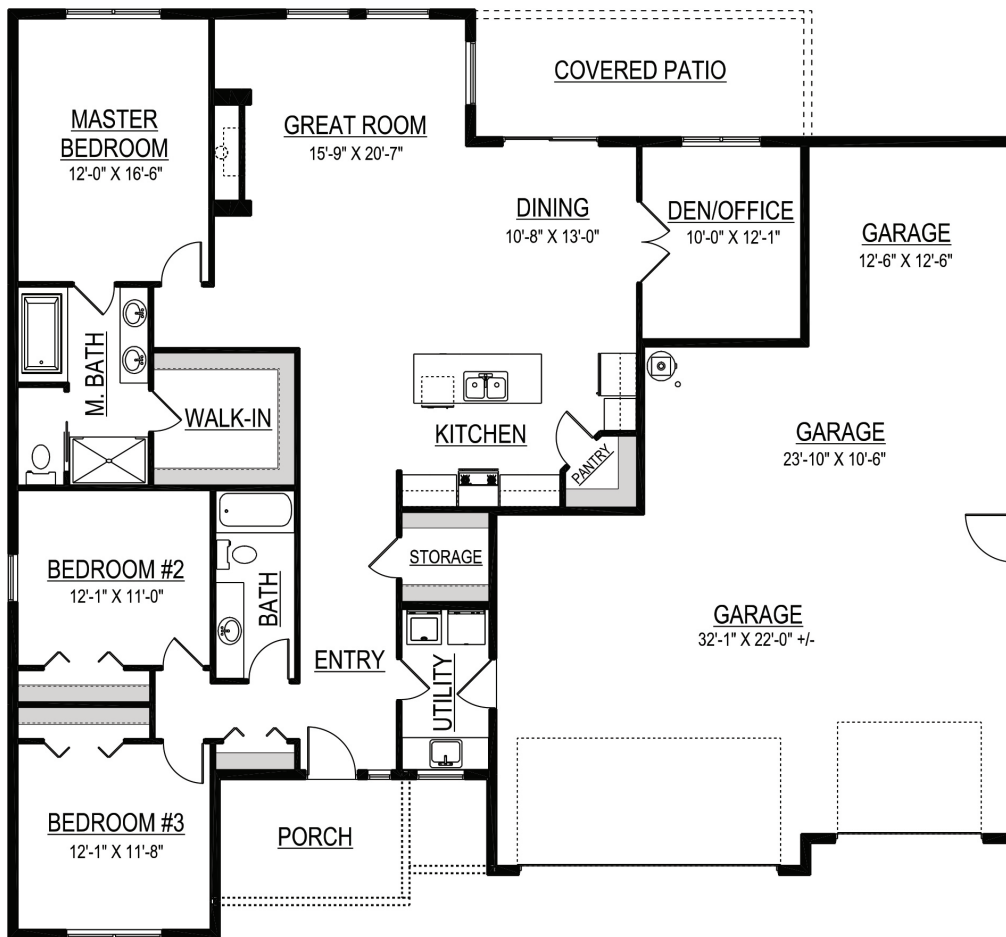

# THE WILLOW 5 CAR

\*Similar to Photo

**TOTAL AREA:** 1,931 sq ft  
**BEDROOMS:** 3  
**BATHROOMS:** 2  
**GARAGE STALLS:** 5  
**WIDTH:** 63'  
**DEPTH:** 58'

Visit us anytime at [Sandhollowhomes.com](http://Sandhollowhomes.com) for a complete list of all of our floor plans and base prices.

- All prices subject to change.
- Lot price not included.
- Price subject to change based on location.
- Floor Plan may show upgrades not included in base price.
- Upgrade pricing available through a Sandhollow Homes representative.